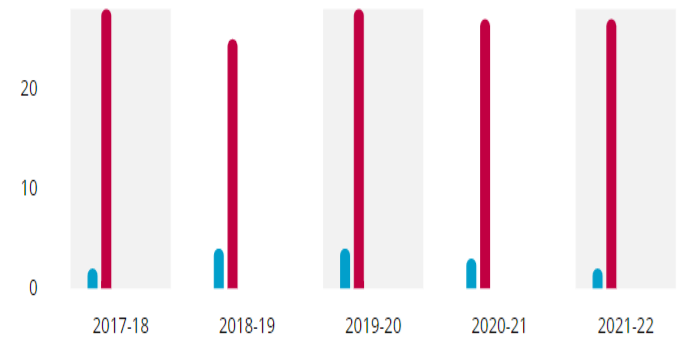

Please note: data reported outside Rotary Club Central, including data reported in My Rotary, will be delayed for at least 24 hours.

- Global
- My Zone
- My District
- My Club Group
- My Club

Rotary Club of Åsane

Membership Trends

	2017-18	2018-19	2019-20	2020-21	2021-22
● July 1	36	30	29	32	30

Gender Trends

	2017-18	2018-19	2019-20	2020-21	2021-22
● Female	2	4	4	3	2
● Male	28	25	28	27	27
● Self-describe	0	0	0	0	0